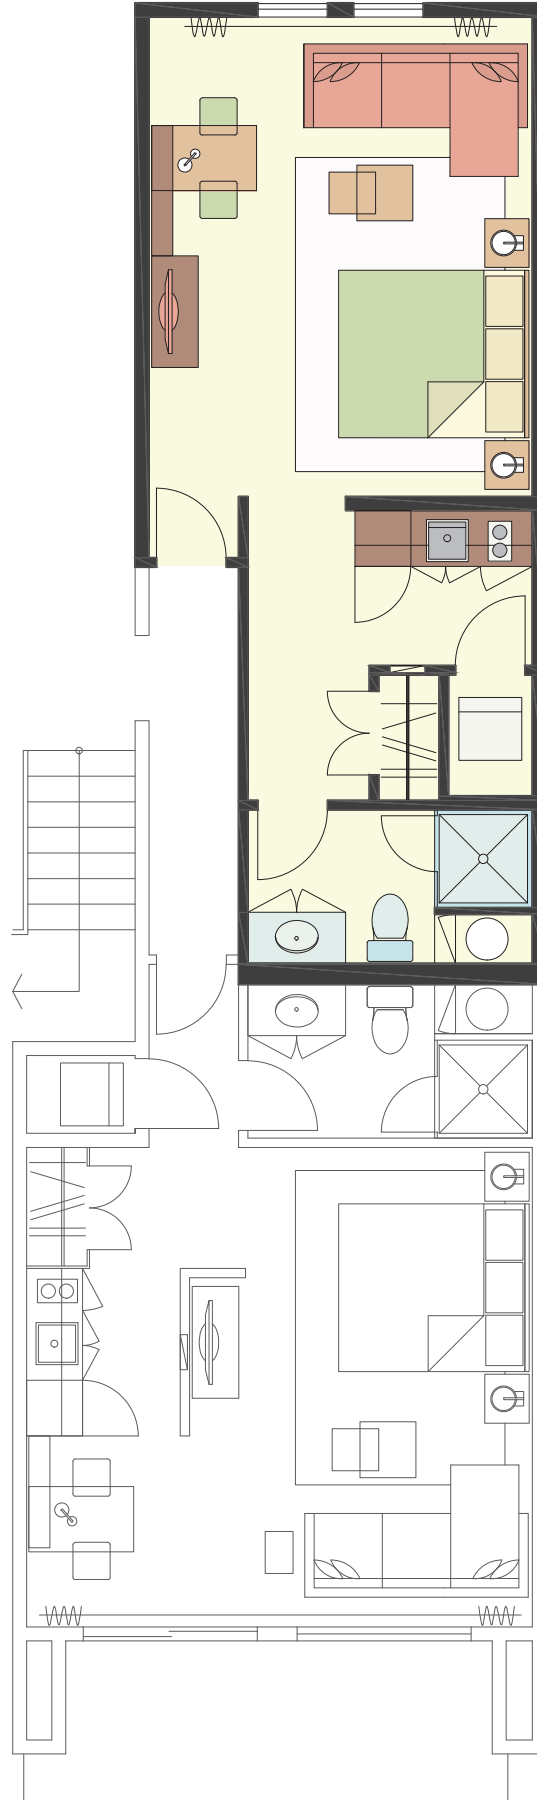

RESIDENCE STYLE "I"

STUDIO I

Total

Sq. ft
414